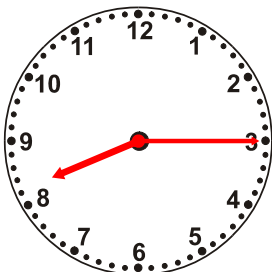

Answers

time

Draw arrows to show the time on each clock.

1.

3:45

2.

6:15

3.

1:45

4.

5:15

5.

9:15

6.

8:45

7.

11:15

8.

5:45

9.

2:15

10.

8:15

11.

10:45

12.

10:15