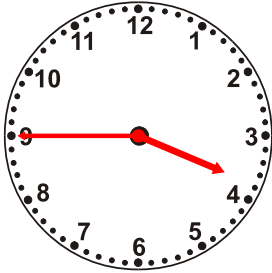

Name:

Class:

time

Draw arrows to show the time on each clock.

1.

3:45

2.

6:15

7.

11:15

8.

5:45

9.

2:15

10.

8:15

11.

10:45

12.

10:15

Answers

time

Draw arrows to show the time on each clock.

1.

3:45

2.

6:15

3.

1:45

4.

5:15

5.