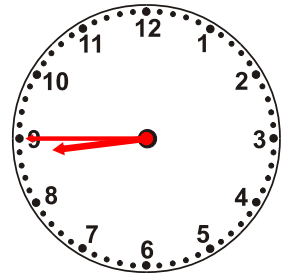

Answers

time

Draw arrows to show the time on each clock.

1.

3:45

2.

6:15

3.

1:45

4.

5:15

5.

9:15

6.

8:45

7.

11:15

8.

5:45

9.

2:15

10.

8:15

11.

10:45

12.

10:15