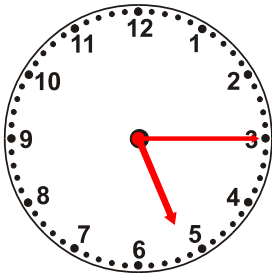

Name:

Class:

time

Draw arrows to show the time on each clock.

1.

3:45

2.

6:15

11.

10:45

12.

10:15

Answers

time

Draw arrows to show the time on each clock.

1.

3:45

2.

6:15

3.

1:45

4.

5:15

5.